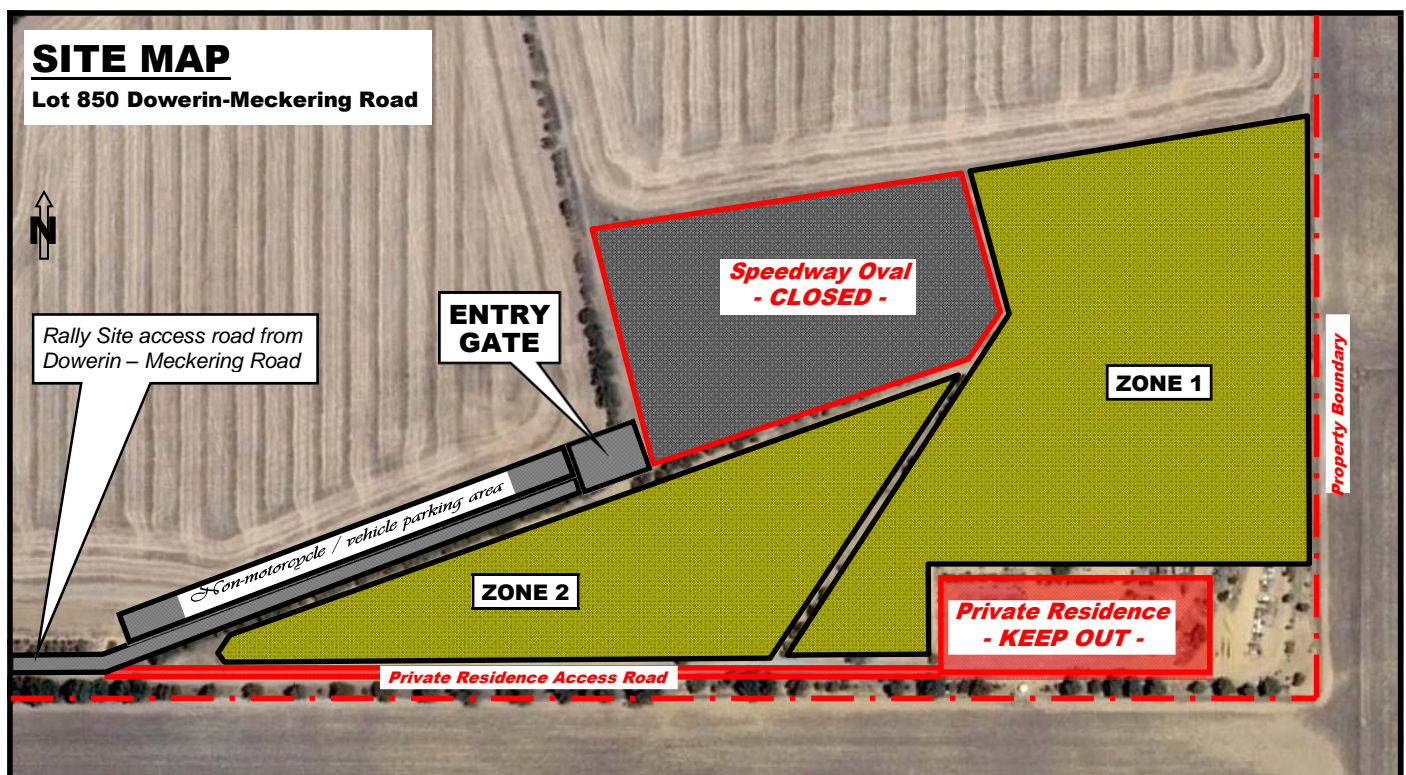

**DOCWA invites you to join  
other motorcycle enthusiast to celebrate  
20 years of rallying in Dowerin at the**

## **Two Zoned Areas**

**ZONE 1:** Traditional Rally Campground (strictly NO unlicensed vehicles).

**ZONE 2:** General Camping area with motocross on Western side.

**NOTE:** Rear Speedway Oval CLOSED for rally duration and for everyone's safety ALL vehicle turned off at 12.30am